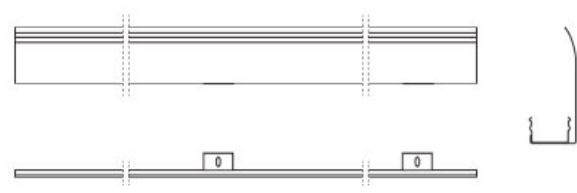

Product family datasheet

Technical data

Product description	Electrical data	Dimensions & weight				Logistical data
	Type of current	Length	Height	Width	Product weight	Commodity code
LR FINESSE DIY M/F IP68	DC	54 mm	14.0 mm	14 mm	85.00 g	853669909900
LR FINESSE IN CABLE 5m IP54	DC	5038 mm	9.0 mm	12.5 mm	326.00 g	854442909000
LR FINESSE IN CABLE 5m IP68	DC	5108 mm	14.0 mm	14 mm	447.00 g	854442909000
LR FINESSE JUMPER 0.5m IP68	DC	608 mm	14.0 mm	14 mm	274.00 g	854442909000
LR FINESSE JUMPER 1m IP54	DC	1079 mm	9.0 mm	12.5 mm	72.00 g	854442909000
LR FINESSE RECESSED KIT	DC	1600 mm	32 mm	62 mm	360.00 g	732690989000
LR FINESSE SUSPENSION KIT	DC	3000 mm	12.0 mm	12.0 mm	80.00 g	732690989000
LR FINESSE WALL ARMS	DC	320 mm	54 mm	25.0 mm	300.00 g	732690989000
LR FINESSE METAL CLIP	DC	30 mm	13.0 mm	20.0 mm	5.00 g	732690989000
LR FINESSE BAFFLE 620	DC	620 mm	56.8 mm	23.0 mm	168.50 g	732690989000
LR FINESSE BAFFLE 920	DC	920 mm	56.8 mm	23.0 mm	240.50 g	732690989000

Product family datasheet

LR FINESSE JUMPER 0.5M IP68 DRAW 171219

LR FINESSE JUMPER 0.5M IP68 DRAW 171219

LR FINESSE IN JUMPER 1M IP54 DRAW 171219

LR FINESSE IN JUMPER 1M IP54 DRAW 171219

LR FINESSE RECESSED KIT DRAW 290120

LR FINESSE RECESSED KIT DRAW 290120

Product family datasheet

LR FINESSE SUSPENSION KIT DRAW 171219

LR FINESSE SUSPENSION KIT DRAW 171219

LR FINESSE Wall Arms DRAW 171219

LR FINESSE Wall Arms DRAW 171219

LR FINESSE Metal Clip

LR FINESSE Metal Clip

Product family datasheet

LR FINESSE BAFFLE 620 Line Drawing

LR FINESSE BAFFLE 620 Line Drawing

LR FINESSE BAFFLE 920 Line Drawing

LR FINESSE BAFFLE 920 Line Drawing

Application advice

For more detailed application information and graphics please see product datasheet.