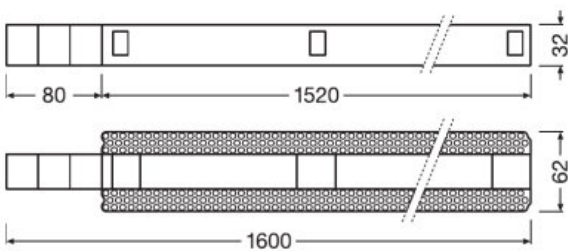

Product family datasheet

Technical data

Product description	Electrical data	Dimensions & weight				Logistical data
	Type of current	Length	Height	Width	Product weight	Commodity code
LR FINESSE DIY M/F IP68	DC	54 mm	14.0 mm	14 mm	85.00 g	853669909900
LR FINESSE IN CABLE 5m IP54	DC	5038 mm	9.0 mm	12.5 mm	326.00 g	854442909000
LR FINESSE IN CABLE 5m IP68	DC	5108 mm	14.0 mm	14 mm	447.00 g	854442909000
LR FINESSE JUMPER 0.5m IP68	DC	608 mm	14.0 mm	14 mm	274.00 g	854442909000
LR FINESSE JUMPER 1m IP54	DC	1079 mm	9.0 mm	12.5 mm	72.00 g	854442909000
LR FINESSE RECESSED KIT	DC	1600 mm	32 mm	62 mm	360.00 g	732690989000
LR FINESSE SUSPENSION KIT	DC	3000 mm	12.0 mm	12.0 mm	80.00 g	732690989000
LR FINESSE WALL ARMS	DC	320 mm	54 mm	25.0 mm	300.00 g	732690989000
LR FINESSE METAL CLIP	DC	30 mm	13.0 mm	20.0 mm	5.00 g	732690989000
LR FINESSE BAFFLE 620	DC	620 mm	56.8 mm	23.0 mm	168.50 g	732690989000
LR FINESSE BAFFLE 920	DC	920 mm	56.8 mm	23.0 mm	240.50 g	732690989000

Product family datasheet

LR FINESSE JUMPER 0.5M IP68 DRAW 171219

LR FINESSE JUMPER 0.5M IP68 DRAW 171219

LR FINESSE IN JUMPER 1M IP54 DRAW 171219

LR FINESSE IN JUMPER 1M IP54 DRAW 171219

LR FINESSE RECESSED KIT DRAW 290120