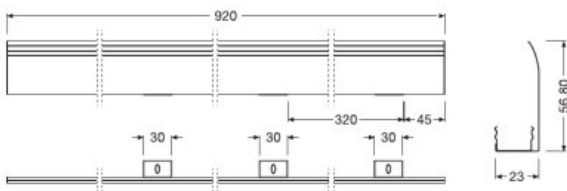

Product family datasheet

Technical data

Product description	Electrical data	Dimensions & weight				Logistical data
	Type of current	Length	Height	Width	Product weight	Commodity code
LR FINESSE DIY M/F IP68	DC	54 mm	14.0 mm	14 mm	85.00 g	853669909900
LR FINESSE IN CABLE 5m IP54	DC	5038 mm	9.0 mm	12.5 mm	326.00 g	854442909000
LR FINESSE IN CABLE 5m IP68	DC	5108 mm	14.0 mm	14 mm	447.00 g	854442909000
LR FINESSE JUMPER 0.5m IP68	DC	608 mm	14.0 mm	14 mm	274.00 g	854442909000
LR FINESSE JUMPER 1m IP54	DC	1079 mm	9.0 mm	12.5 mm	72.00 g	854442909000
LR FINESSE RECESSED KIT	DC	1600 mm	32 mm	62 mm	360.00 g	732690989000
LR FINESSE SUSPENSION KIT	DC	3000 mm	12.0 mm	12.0 mm	80.00 g	732690989000
LR FINESSE WALL ARMS	DC	320 mm	54 mm	25.0 mm	300.00 g	732690989000
LR FINESSE METAL CLIP	DC	30 mm	13.0 mm	20.0 mm	5.00 g	732690989000
LR FINESSE BAFFLE 620	DC	620 mm	56.8 mm	23.0 mm	168.50 g	732690989000
LR FINESSE BAFFLE 920	DC	920 mm	56.8 mm	23.0 mm	240.50 g	732690989000

LR FINESSE Metal Clip

Product family datasheet

LR FINESSE BAFFLE 620 Line Drawing

LR FINESSE BAFFLE 620 Line Drawing

LR FINESSE BAFFLE 920 Line Drawing

LR FINESSE BAFFLE 920 Line Drawing

Application advice

For more detailed application information and graphics please see product datasheet.