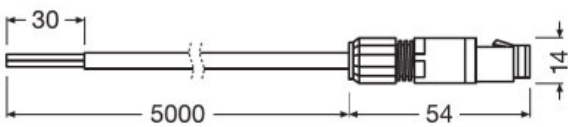

Product family datasheet

Technical data

Product description	Electrical data	Dimensions & weight				Logistical data
	Type of current	Length	Height	Width	Product weight	Commodity code
LR FINESSE DIY M/F IP68	DC	54 mm	14.0 mm	14 mm	85.00 g	853669909900
LR FINESSE IN CABLE 5m IP54	DC	5038 mm	9.0 mm	12.5 mm	326.00 g	854442909000
LR FINESSE IN CABLE 5m IP68	DC	5108 mm	14.0 mm	14 mm	447.00 g	854442909000
LR FINESSE JUMPER 0.5m IP68	DC	608 mm	14.0 mm	14 mm	274.00 g	854442909000
LR FINESSE JUMPER 1m IP54	DC	1079 mm	9.0 mm	12.5 mm	72.00 g	854442909000
LR FINESSE RECESSED KIT	DC	1600 mm	32 mm	62 mm	360.00 g	732690989000
LR FINESSE SUSPENSION KIT	DC	3000 mm	12.0 mm	12.0 mm	80.00 g	732690989000
LR FINESSE WALL ARMS	DC	320 mm	54 mm	25.0 mm	300.00 g	732690989000
LR FINESSE METAL CLIP	DC	30 mm	13.0 mm	20.0 mm	5.00 g	732690989000
LR FINESSE BAFFLE 620	DC	620 mm	56.8 mm	23.0 mm	168.50 g	732690989000
LR FINESSE BAFFLE 920	DC	920 mm	56.8 mm	23.0 mm	240.50 g	732690989000

Product family datasheet

LR FINESSE DIY MF DRAW 171219

LR FINESSE DIY MF DRAW 171219

LR FINESSE IN CABLE 5M IP54 DRAW 171219

LR FINESSE IN CABLE 5M IP54 DRAW 171219

LR FINESSE IN CABLE 5M IP68 DRAW 171219

LR FINESSE IN CABLE 5M IP68 DRAW 171219