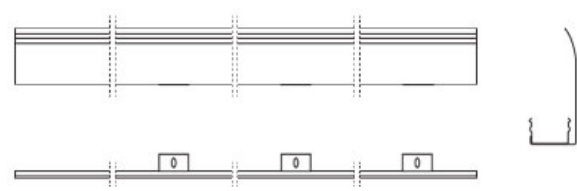

Product family datasheet

Technical data

Product description	Electrical data	Dimensions & weight				Logistical data
	Type of current	Length	Height	Width	Product weight	Commodity code
LR FINESSE DIY M/F IP68	DC	54 mm	14.0 mm	14 mm	85.00 g	853669909900
LR FINESSE IN CABLE 5m IP54	DC	5038 mm	9.0 mm	12.5 mm	326.00 g	854442909000
LR FINESSE IN CABLE 5m IP68	DC	5108 mm	14.0 mm	14 mm	447.00 g	854442909000
LR FINESSE JUMPER 0.5m IP68	DC	608 mm	14.0 mm	14 mm	274.00 g	854442909000
LR FINESSE JUMPER 1m IP54	DC	1079 mm	9.0 mm	12.5 mm	72.00 g	854442909000
LR FINESSE RECESSED KIT	DC	1600 mm	32 mm	62 mm	360.00 g	732690989000
LR FINESSE SUSPENSION KIT	DC	3000 mm	12.0 mm	12.0 mm	80.00 g	732690989000
LR FINESSE WALL ARMS	DC	320 mm	54 mm	25.0 mm	300.00 g	732690989000
LR FINESSE METAL CLIP	DC	30 mm	13.0 mm	20.0 mm	5.00 g	732690989000
LR FINESSE BAFFLE 620	DC	620 mm	56.8 mm	23.0 mm	168.50 g	732690989000
LR FINESSE BAFFLE 920	DC	920 mm	56.8 mm	23.0 mm	240.50 g	732690989000

LR FINESSE Metal Clip

Product family datasheet

LR FINESSE BAFFLE 620 Line Drawing

LR FINESSE BAFFLE 620 Line Drawing

LR FINESSE BAFFLE 920 Line Drawing

LR FINESSE BAFFLE 920 Line Drawing

Application advice

For more detailed application information and graphics please see product datasheet.