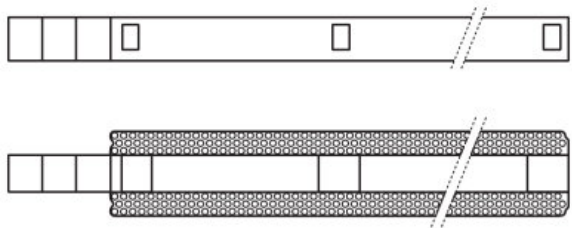

Product family datasheet

Technical data

Product description	Electrical data	Dimensions & weight				Logistical data
	Type of current	Length	Height	Width	Product weight	Commodity code
LR FINESSE DIY M/F IP68	DC	54 mm	14.0 mm	14 mm	85.00 g	853669909900
LR FINESSE IN CABLE 5m IP54	DC	5038 mm	9.0 mm	12.5 mm	326.00 g	854442909000
LR FINESSE IN CABLE 5m IP68	DC	5108 mm	14.0 mm	14 mm	447.00 g	854442909000
LR FINESSE JUMPER 0.5m IP68	DC	608 mm	14.0 mm	14 mm	274.00 g	854442909000
LR FINESSE JUMPER 1m IP54	DC	1079 mm	9.0 mm	12.5 mm	72.00 g	854442909000
LR FINESSE RECESSED KIT	DC	1600 mm	32 mm	62 mm	360.00 g	732690989000
LR FINESSE SUSPENSION KIT	DC	3000 mm	12.0 mm	12.0 mm	80.00 g	732690989000
LR FINESSE WALL ARMS	DC	320 mm	54 mm	25.0 mm	300.00 g	732690989000
LR FINESSE METAL CLIP	DC	30 mm	13.0 mm	20.0 mm	5.00 g	732690989000
LR FINESSE BAFFLE 620	DC	620 mm	56.8 mm	23.0 mm	168.50 g	732690989000
LR FINESSE BAFFLE 920	DC	920 mm	56.8 mm	23.0 mm	240.50 g	732690989000

Product family datasheet

LR FINESSE DIY MF DRAW 171219

LR FINESSE DIY MF DRAW 171219

LR FINESSE IN CABLE 5M IP54 DRAW 171219

LR FINESSE IN CABLE 5M IP54 DRAW 171219

LR FINESSE IN CABLE 5M IP68 DRAW 171219

LR FINESSE IN CABLE 5M IP68 DRAW 171219

Product family datasheet

LR FINESSE JUMPER 0.5M IP68 DRAW 171219

LR FINESSE JUMPER 0.5M IP68 DRAW 171219

LR FINESSE IN JUMPER 1M IP54 DRAW 171219

LR FINESSE IN JUMPER 1M IP54 DRAW 171219

LR FINESSE RECESSED KIT DRAW 290120