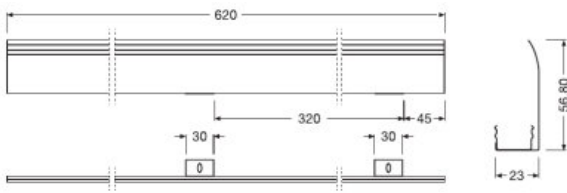

Product family datasheet

Technical data

Product description	Electrical data	Dimensions & weight				Logistical data
	Type of current	Length	Height	Width	Product weight	Commodity code
LR FINESSE DIY M/F IP68	DC	54 mm	14.0 mm	14 mm	85.00 g	853669909900
LR FINESSE IN CABLE 5m IP54	DC	5038 mm	9.0 mm	12.5 mm	326.00 g	854442909000
LR FINESSE IN CABLE 5m IP68	DC	5108 mm	14.0 mm	14 mm	447.00 g	854442909000
LR FINESSE JUMPER 0.5m IP68	DC	608 mm	14.0 mm	14 mm	274.00 g	854442909000
LR FINESSE JUMPER 1m IP54	DC	1079 mm	9.0 mm	12.5 mm	72.00 g	854442909000
LR FINESSE RECESSED KIT	DC	1600 mm	32 mm	62 mm	360.00 g	732690989000
LR FINESSE SUSPENSION KIT	DC	3000 mm	12.0 mm	12.0 mm	80.00 g	732690989000
LR FINESSE WALL ARMS	DC	320 mm	54 mm	25.0 mm	300.00 g	732690989000
LR FINESSE METAL CLIP	DC	30 mm	13.0 mm	20.0 mm	5.00 g	732690989000
LR FINESSE BAFFLE 620	DC	620 mm	56.8 mm	23.0 mm	168.50 g	732690989000
LR FINESSE BAFFLE 920	DC	920 mm	56.8 mm	23.0 mm	240.50 g	732690989000

LR FINESSE RECESSED KIT DRAW 290120

Product family datasheet

LR FINESSE SUSPENSION KIT DRAW 171219

LR FINESSE SUSPENSION KIT DRAW 171219

LR FINESSE Wall Arms DRAW 171219

LR FINESSE Wall Arms DRAW 171219

LR FINESSE Metal Clip

LR FINESSE Metal Clip

Product family datasheet

LR FINESSE BAFFLE 620 Line Drawing

LR FINESSE BAFFLE 620 Line Drawing

LR FINESSE BAFFLE 920 Line Drawing

LR FINESSE BAFFLE 920 Line Drawing

Application advice

For more detailed application information and graphics please see product datasheet.