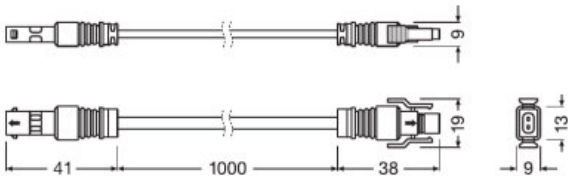

Product family datasheet

Technical data

Product description	Electrical data	Dimensions & weight				Logistical data
	Type of current	Length	Height	Width	Product weight	Commodity code
LR FINESSE DIY M/F IP68	DC	54 mm	14.0 mm	14 mm	85.00 g	853669909900
LR FINESSE IN CABLE 5m IP54	DC	5038 mm	9.0 mm	12.5 mm	326.00 g	854442909000
LR FINESSE IN CABLE 5m IP68	DC	5108 mm	14.0 mm	14 mm	447.00 g	854442909000
LR FINESSE JUMPER 0.5m IP68	DC	608 mm	14.0 mm	14 mm	274.00 g	854442909000
LR FINESSE JUMPER 1m IP54	DC	1079 mm	9.0 mm	12.5 mm	72.00 g	854442909000
LR FINESSE RECESSED KIT	DC	1600 mm	32 mm	62 mm	360.00 g	732690989000
LR FINESSE SUSPENSION KIT	DC	3000 mm	12.0 mm	12.0 mm	80.00 g	732690989000
LR FINESSE WALL ARMS	DC	320 mm	54 mm	25.0 mm	300.00 g	732690989000
LR FINESSE METAL CLIP	DC	30 mm	13.0 mm	20.0 mm	5.00 g	732690989000
LR FINESSE BAFFLE 620	DC	620 mm	56.8 mm	23.0 mm	168.50 g	732690989000
LR FINESSE BAFFLE 920	DC	920 mm	56.8 mm	23.0 mm	240.50 g	732690989000

Product family datasheet

LR FINESSE DIY MF DRAW 171219

LR FINESSE DIY MF DRAW 171219

LR FINESSE IN CABLE 5M IP54 DRAW 171219

LR FINESSE IN CABLE 5M IP54 DRAW 171219

LR FINESSE IN CABLE 5M IP68 DRAW 171219

LR FINESSE IN CABLE 5M IP68 DRAW 171219

Product family datasheet

LR FINESSE JUMPER 0.5M IP68 DRAW 171219

LR FINESSE JUMPER 0.5M IP68 DRAW 171219

LR FINESSE IN JUMPER 1M IP54 DRAW 171219

LR FINESSE IN JUMPER 1M IP54 DRAW 171219

LR FINESSE RECESSED KIT DRAW 290120