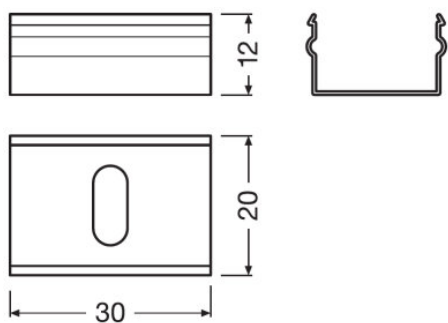

Product family datasheet

Technical data

Product description	Electrical data	Dimensions & weight				Logistical data
	Type of current	Length	Height	Width	Product weight	Commodity code
LR FINESSE DIY M/F IP68	DC	54 mm	14.0 mm	14 mm	85.00 g	853669909900
LR FINESSE IN CABLE 5m IP54	DC	5038 mm	9.0 mm	12.5 mm	326.00 g	854442909000
LR FINESSE IN CABLE 5m IP68	DC	5108 mm	14.0 mm	14 mm	447.00 g	854442909000
LR FINESSE JUMPER 0.5m IP68	DC	608 mm	14.0 mm	14 mm	274.00 g	854442909000
LR FINESSE JUMPER 1m IP54	DC	1079 mm	9.0 mm	12.5 mm	72.00 g	854442909000
LR FINESSE RECESSED KIT	DC	1600 mm	32 mm	62 mm	360.00 g	732690989000
LR FINESSE SUSPENSION KIT	DC	3000 mm	12.0 mm	12.0 mm	80.00 g	732690989000
LR FINESSE WALL ARMS	DC	320 mm	54 mm	25.0 mm	300.00 g	732690989000
LR FINESSE METAL CLIP	DC	30 mm	13.0 mm	20.0 mm	5.00 g	732690989000
LR FINESSE BAFFLE 620	DC	620 mm	56.8 mm	23.0 mm	168.50 g	732690989000
LR FINESSE BAFFLE 920	DC	920 mm	56.8 mm	23.0 mm	240.50 g	732690989000

Product family datasheet

LR FINESSE JUMPER 0.5M IP68 DRAW 171219

LR FINESSE JUMPER 0.5M IP68 DRAW 171219

LR FINESSE IN JUMPER 1M IP54 DRAW 171219

LR FINESSE IN JUMPER 1M IP54 DRAW 171219

LR FINESSE RECESSED KIT DRAW 290120

LR FINESSE RECESSED KIT DRAW 290120

Product family datasheet

LR FINESSE SUSPENSION KIT DRAW 171219

LR FINESSE SUSPENSION KIT DRAW 171219

LR FINESSE Wall Arms DRAW 171219

LR FINESSE Wall Arms DRAW 171219

LR FINESSE Metal Clip

LR FINESSE Metal Clip

Product family datasheet

LR FINESSE BAFFLE 620 Line Drawing

LR FINESSE BAFFLE 620 Line Drawing

LR FINESSE BAFFLE 920 Line Drawing

LR FINESSE BAFFLE 920 Line Drawing

Application advice

For more detailed application information and graphics please see product datasheet.