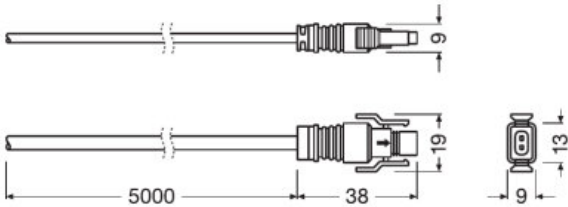

LR FINESSE IN CABLE 5M IP54 DRAW 171219

LR FINESSE IN CABLE 5M IP54 DRAW 171219